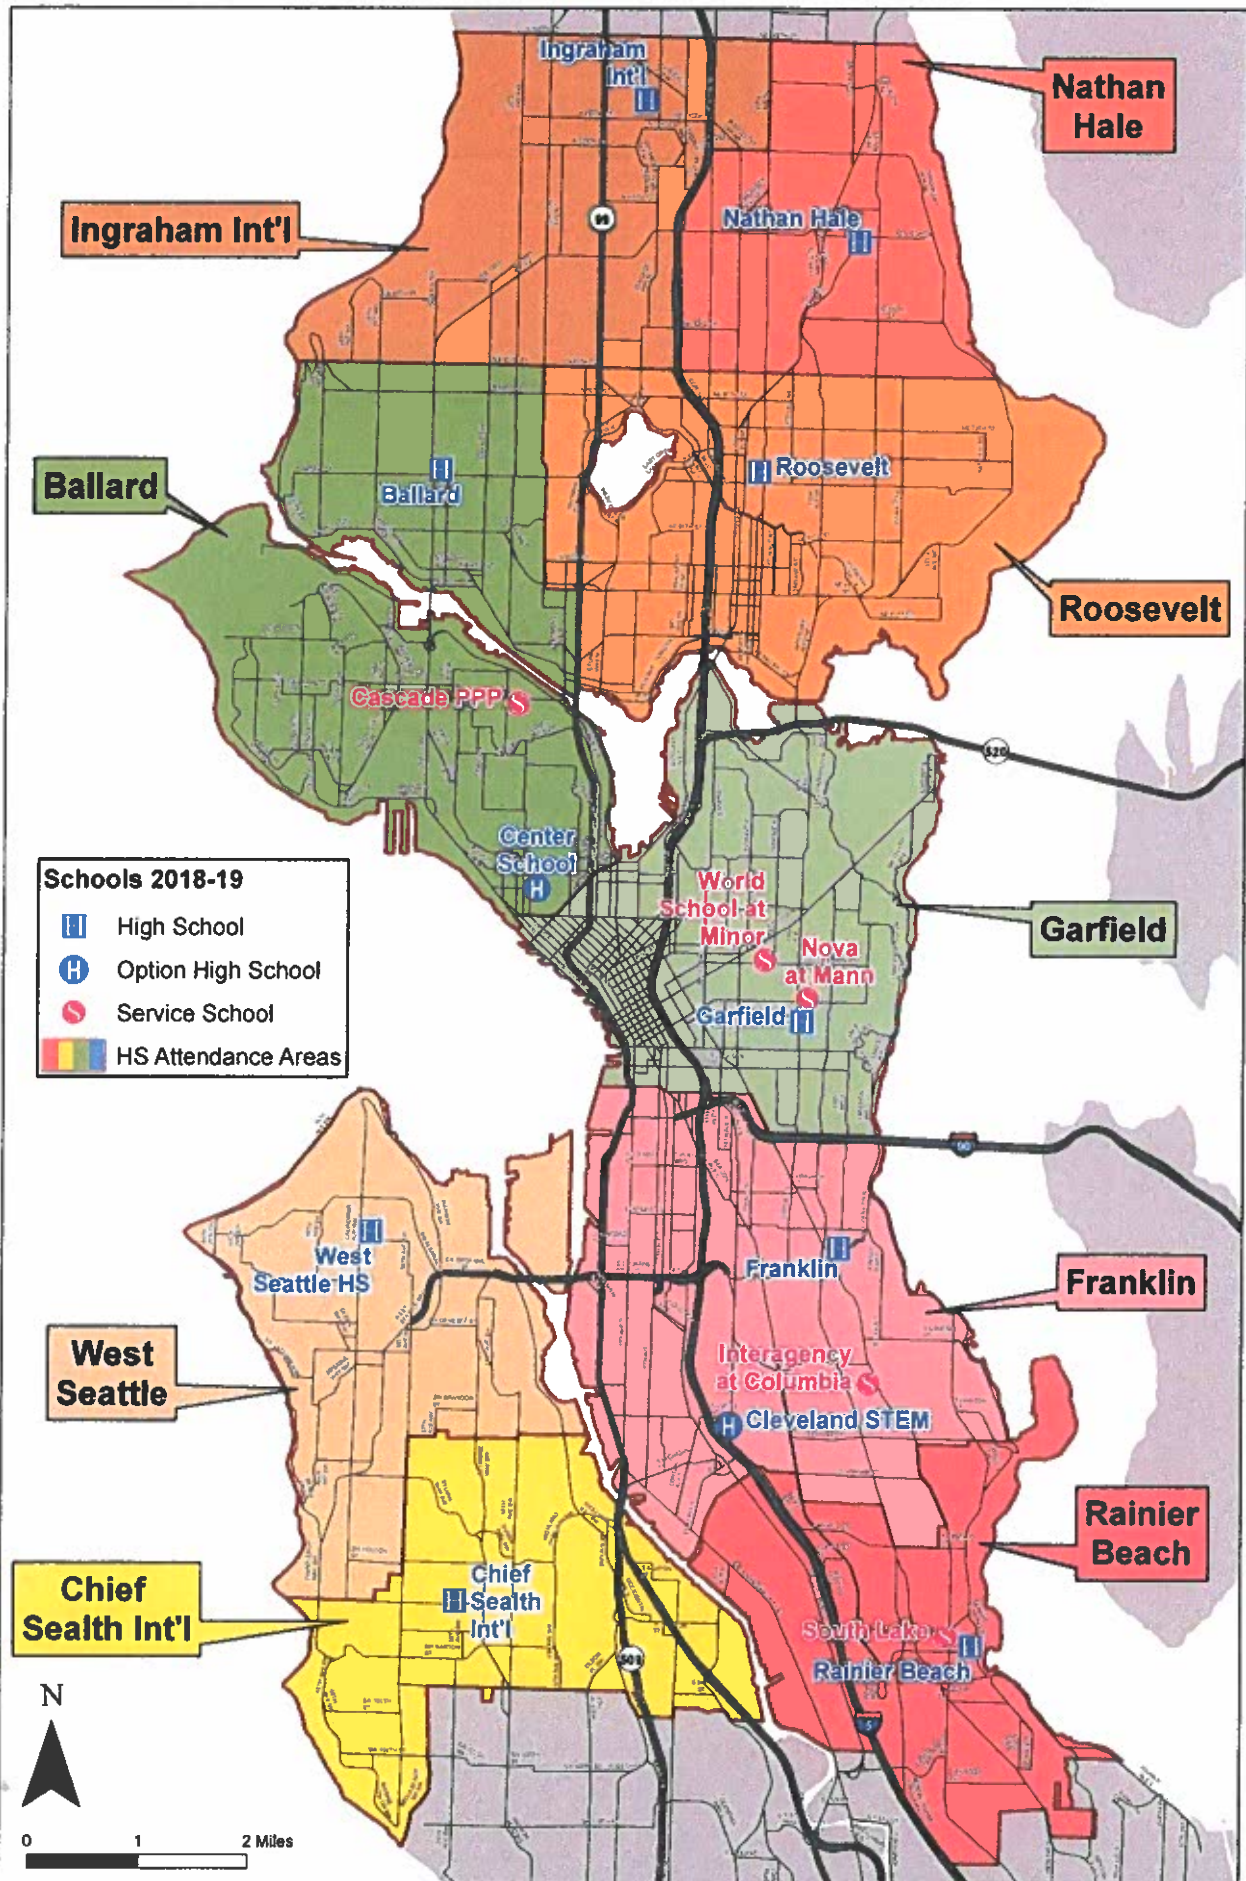

2018-19

SEATTLE
PUBLIC
SCHOOLS

High School Attendance Areas

Map Data:
2018-19
Last updated:
1/30/2018